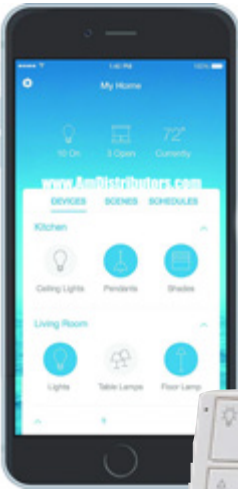

"Are You Smart?"

Caseta
by **LUTRON**

- Ultimate smart lighting control system
- Use with Alexa, Siri & Google Assistant

- WORKS WITH amazon alexa
- works with the Google Assistant
- Works with Apple HomeKit

Nest Cam IQ indoor and outdoor cameras can detect the difference between a person and an object. Then alert you with a photo of who's there. 4K video with night vision paired with 2-way communication through the Cam IQ makes this camera perfect for home/business applications. Available in outdoor and indoor models, the Cam IQ streams total control directly to your smartphone 24 hours day.

Nest SECURE

- **Nest Guard** is the Alarm, keypad, motion sensor and the brains of the system
- **Nest Detect** is a door & window sensor that also sees motion in the room
- **Nest Tag** is the easiest arm & disarm method
- **Nest App** is a hub that can see it all