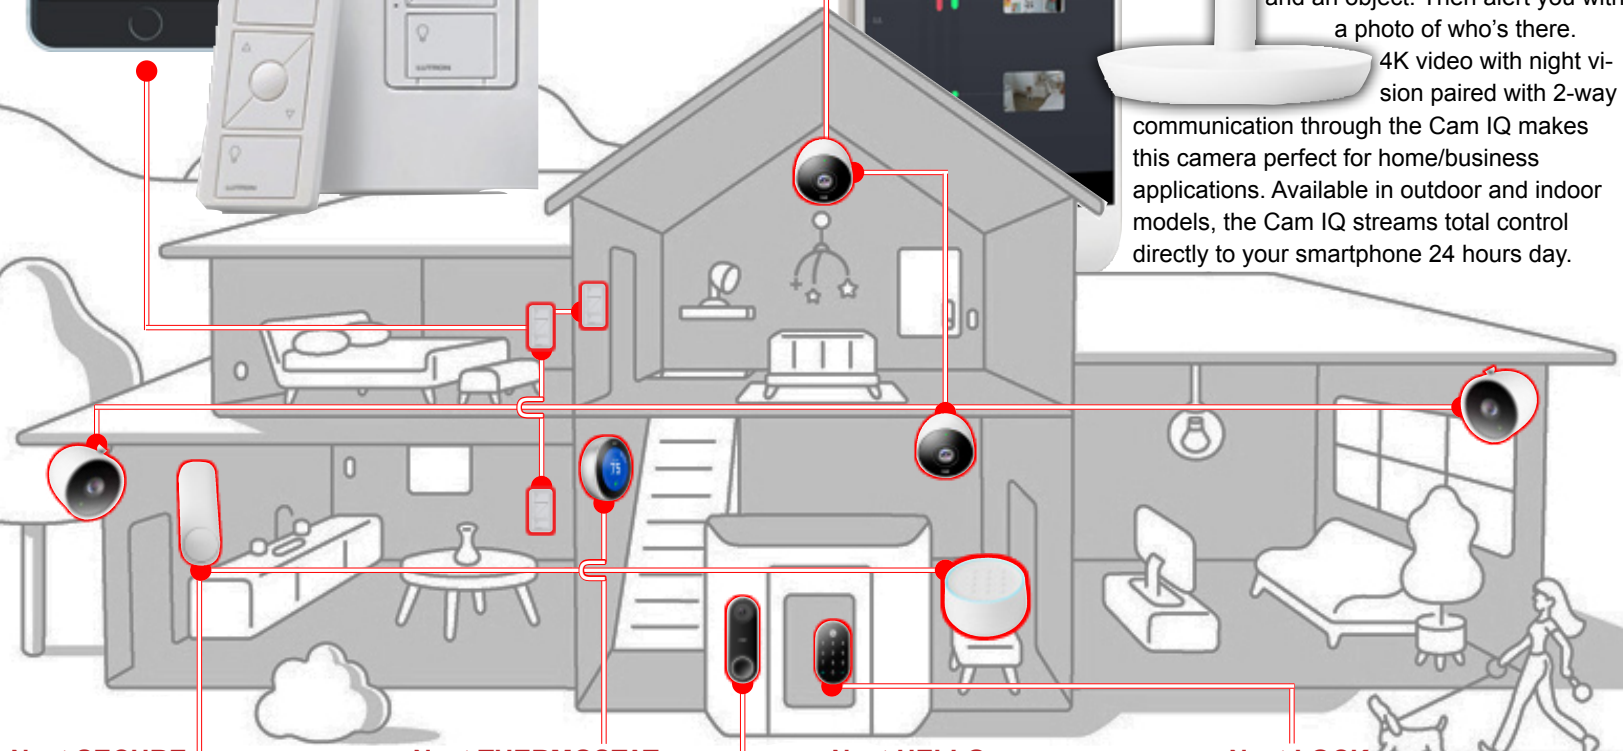

"Are You Smart?"

Caseta
by **LUTRON**

- Ultimate smart lighting control system
- Use with Alexa, Siri & Google Assistant

- WORKS WITH amazon alexa
- works with the Google Assistant
- Works with Apple HomeKit

Nest Cam IQ indoor and outdoor cameras can detect the difference between a person and an object. Then alert you with a photo of who's there. 4K video with night vision paired with 2-way communication through the Cam IQ makes this camera perfect for home/business applications. Available in outdoor and indoor models, the Cam IQ streams total control directly to your smartphone 24 hours day.

Nest SECURE

- **Nest Guard** is the Alarm, keypad, motion sensor and the brains of the system
- **Nest Detect** is a door & window sensor that also sees motion in the room
- **Nest Tag** is the easiest arm & disarm method
- **Nest App** is a hub that can see it all

Nest HELLO

- High Definition Video Resolution
- 160° Field Of View
- 2-Way Communication
- Prerecorded Messages
- 24/7 Video Streaming
- Person Alerts
- Built in HDR
- Night Vision
- Quiet Time

Nest LOCK