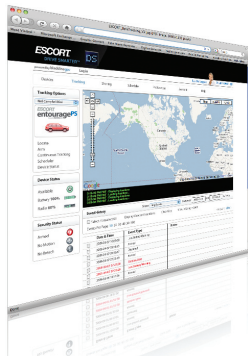

Annual GPS Monitoring and Recovery Service starts at \$119.95

Annual subscription plan required (*see back panel*)

entourage[™]PS

Powered by **blacklinegps**

The Truly Portable GPS Security & Location Awareness System For Your Vehicle Or Personal Belongings

See the status of your Entourage PS device online in addition to tracking and other online features

Real-time GPS tracking tells you where your Entourage PS device is located at anytime

Instant awareness of your vehicle or belonging's security through mobile alerting (SMS and email)