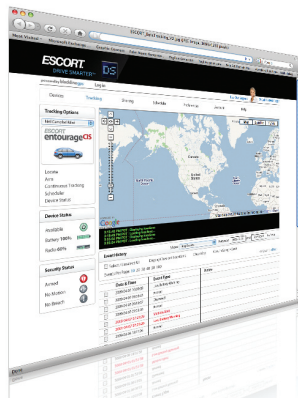

See the status of your Entourage CIS device online in addition to tracking and other online features

Real-time GPS tracking tells you where your vehicle is located at anytime

Instant awareness of your vehicle or belonging's security through mobile alerting (SMS and email)

Maximum Location Awareness & GPS Tracking

Advanced sharing technology lets you go beyond mere tracking, allowing you to share your vehicle's location with people you know, via your personalized website panel. Plus, you can track your vehicle's precise location, speed and direction on your computer, BlackBerry® smartphone, or browser-enabled mobile phone—all in real-time and on demand.