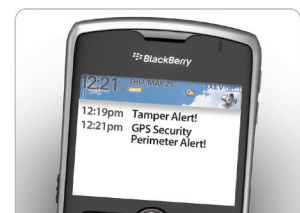

Annual GPS Monitoring and Recovery Service starts at \$119.95

Annual subscription plan required (*see back panel*)

entourage[™]PS

Powered by **blacklinegps**

The Truly Portable GPS Security & Location Awareness System For Your Vehicle Or Personal Belongings

Introducing ESCORT® Entourage™ PS, powered by Blackline GPS, the fully portable, personalized security system with mobile phone alerting. And it's from ESCORT, the award-winning leading authority in radar and laser detection for more than 30 years. Unlike siren-based vehicle security, ESCORT Entourage PS features a powerful combination of always-on cellular communication, industry-leading GPS tracking and tamper-sensing technology to silently notify you directly of any threat to your vehicle's safety. All of which makes noise-polluting siren-based security systems a thing of the past.

See the status of your Entourage PS device online in addition to tracking and other online features

Real-time GPS tracking tells you where your Entourage PS device is located at anytime

Instant awareness of your vehicle or belonging's security through mobile alerting (SMS and email)