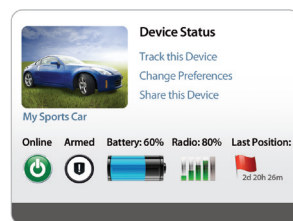

entourage[™]CIS

Powered by **blacklinegps**

The Ultimate Installed GPS Security, Recovery & Location Awareness System For Your Vehicle From ESCORT

Protect your vehicle as never before with the most-effective permanently installed GPS security alerting and tracking system available. And it's from ESCORT, the award-winning leading authority in radar and laser detection for more than 30 years. Powerfully combining always-on cellular networks, top-tier GPS tracking and motion-sensing technology that activates from your own keychain, plus the exclusive, instantly-triggered GPS Monitoring & Recovery Service to speed the return of your stolen vehicle, the ESCORT Entourage CIS is your extra layer of assurance for the things you value most.

See the status of your Entourage CIS device online in addition to tracking and other online features

Real-time GPS tracking tells you where your vehicle is located at anytime

Instant awareness of your vehicle or belonging's security through mobile alerting (SMS and email)

"When my kid takes the car, I can know if he's speeding or taking the car someplace he shouldn't be going. And getting it installed was a breeze."
— *Katie Powell*

"I run a small landscaping business. With the CIS in each of my trucks, I can find out where my guys are when I need them—and they can stay in touch with each other, too."
— *Jeffrey Weaver*