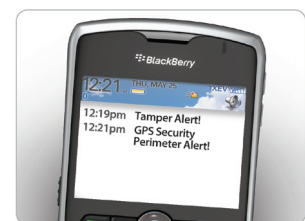

entourage[™]CIS

Powered by **blacklinegps**

The Ultimate Installed GPS Security, Recovery & Location Awareness System For Your Vehicle From ESCORT

Protect your vehicle as never before with the most-effective permanently installed GPS security alerting and tracking system available. And it's from ESCORT, the award-winning leading authority in radar and laser detection for more than 30 years. Powerfully combining always-on cellular networks, top-tier GPS tracking and motion-sensing technology that activates from your own keychain, plus the exclusive, instantly-triggered GPS Monitoring & Recovery Service to speed the return of your stolen vehicle, the ESCORT Entourage CIS is your extra layer of assurance for the things you value most.

See the status of your Entourage CIS device online in addition to tracking and other online features

Real-time GPS tracking tells you where your vehicle is located at anytime

Instant awareness of your vehicle or belonging's security through mobile alerting (SMS and email)

For the parent:

Become aware of your teenage driver's location, driving habits and overall safety. Keep tabs on anyone who might borrow your vehicle, like a nanny, relative or friend and keep track of your child and their school backpack—all-in-one.