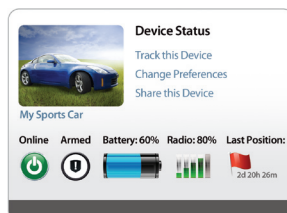

Confidence counts

When your vehicle goes missing, every minute matters. With GPS Monitoring & Recovery Service, you can be assured of the highest levels of quality and experience. And with many insurance carriers offering discounts to customers with permanently-installed theft systems, subscribing to the recovery service is the best way to safeguard your investment.

Annual GPS Monitoring and Recovery Service starts at \$119.95

Annual subscription plan required (*see back panel*)

entourage[™]PS

Powered by **blacklinegps**

The Truly Portable GPS Security & Location Awareness System For Your Vehicle Or Personal Belongings

Introducing ESCORT® Entourage™ PS, powered by Blackline GPS, the fully portable, personalized security system with mobile phone alerting. And it's from ESCORT, the award-winning leading authority in radar and laser detection for more than 30 years. Unlike siren-based vehicle security, ESCORT Entourage PS features a powerful combination of always-on cellular communication, industry-leading GPS tracking and tamper-sensing technology to silently notify you directly of any threat to your vehicle's safety. All of which makes noise-polluting siren-based security systems a thing of the past.