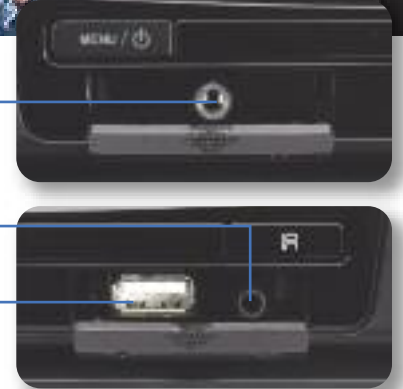

Headphone Input

Aux A/V Input

USB Input

Two 7" widescreen LED backlit monitors with built-in DVD players

- Custom headrests to match interior color
- Switchable 16:9 / 4:3 aspect ratio
- 30 Built-in video games (24 dual player)
- Audio / video inputs for additional source units
- USB input for digital media players
- Audio / video inputs
- Independent A/V switching
- Audio / video outputs
- Integrated dual IR transmitter
- Built-in 16 channel FM modulator with FM transmitter function