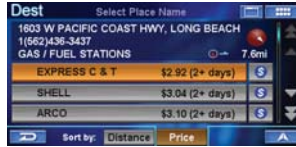

Fuel stations sorted by price