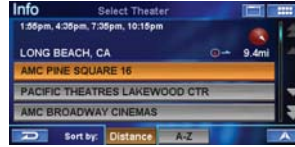

SIRIUS Travel Link™ Services

In addition to detailed traffic information, SIRIUS now broadcasts a new suite of specialized data services, called SIRIUS Travel Link™, which enhances the use of in-vehicle navigation devices. The services include National Weather Information, fuel price information, movie times and listings. These services are bundled with the SIRIUS Traffic service for a nominal monthly fee, plus applicable audio subscription. Alpine Electronics offers an in-vehicle navigation system that supports these new features when connected to the SIR-ALP10T Audio Plus Traffic Tuner system.

National Weather Information

- Detailed current weather conditions - Reports current temperature, humidity, UV index, air quality, wind, precipitation
- Extended daily and weekly forecasts (3, 6 & 12 hour + 5-day)
- Information available for more than 600 locations across the country including most major ski resorts

Fuel Prices

- Detailed fuel price information from over 120,000 gas stations
- Reports multiple fuel grades (when available)
- Gas stations can be sorted by distance or price

Movie Listings

- Detailed listings of the current top 40 movies playing nationwide – movie synopsis, rating, starring actors, run length
- Supporting information for over 4,500 theaters – movie titles and start times, theater address

These services are only available on the Alpine NVE-N872A navigation system with the NVD-A802 navigation DVD and the SIRIUS SIR-ALP10T Audio Plus Traffic Tuner.

SiriusConnect™ Alpine Compatible Satellite Radio Plus Traffic Tuner: SIR-ALP10T

Compatible with all Alpine SAT-Ready headunits, the SIR-ALP10T can also interface with the NVE-N872A navigation system to deliver traffic data for 80 markets nationwide.

FEATURES: