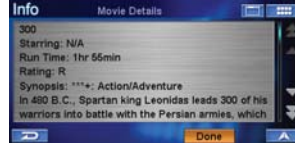

Movie time by theater

Detailed movie information

These services are only available on the Alpine NVE-N872A navigation system with the NVD-A802 navigation DVD and the SIRIUS SIR-ALP10T Audio Plus Traffic Tuner.

SiriusConnect™ Alpine Compatible Satellite Radio Plus Traffic Tuner: SIR-ALP10T

Compatible with all Alpine SAT-Ready headunits, the SIR-ALP10T can also interface with the NVE-N872A navigation system to deliver traffic data for 80 markets nationwide.

FEATURES:

- Audio features compatible with Alpine Satellite-Ready Ai-NET headunits
- SIRIUS Travel Link is compatible with the Alpine NVE-N872A navigation system (requires navigation software version NVD-A802 to receive the data service features)
- Pass-through for CD changers or other Ai-NET accessories
- Includes tuner, magnetic mount satellite antenna, power harness, Ai-NET bus cable, navigation data cable

MSRP: $299.99