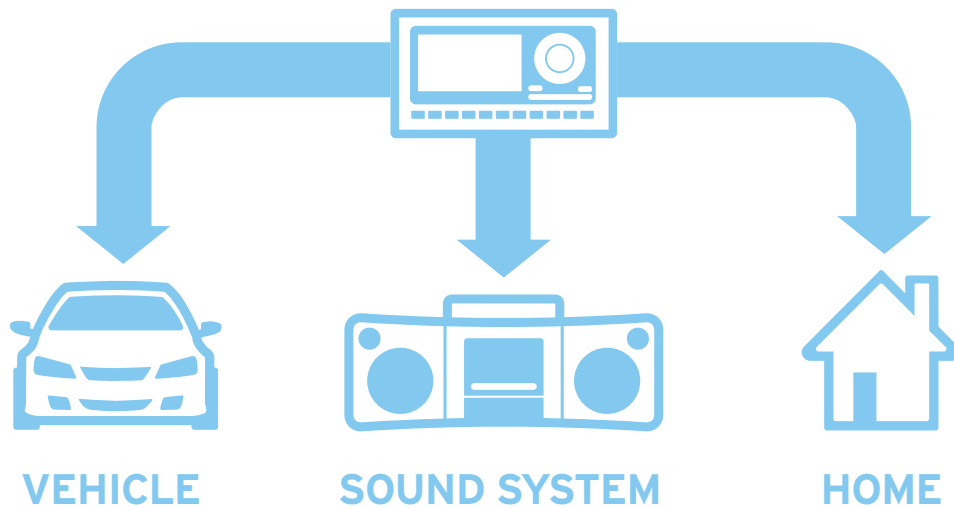

Dock & Play Radio Overview

Dock & Play Satellite Radios

An easy and affordable way to enjoy satellite radio. With Dock & Play radios and compatible docks and sound systems, you can effortlessly take your satellite radio listening experience from your car to your home or office. Loaded with features to enhance your listening experience, Dock & Play radios are supported by a full line of accessories, docking kits and sound systems for a custom experience. You have more flexibility to enjoy commercial-free music, plus sports, talk, news and entertainment in your car, home, office or anywhere in between – all with a single subscription to SIRIUS or XM.